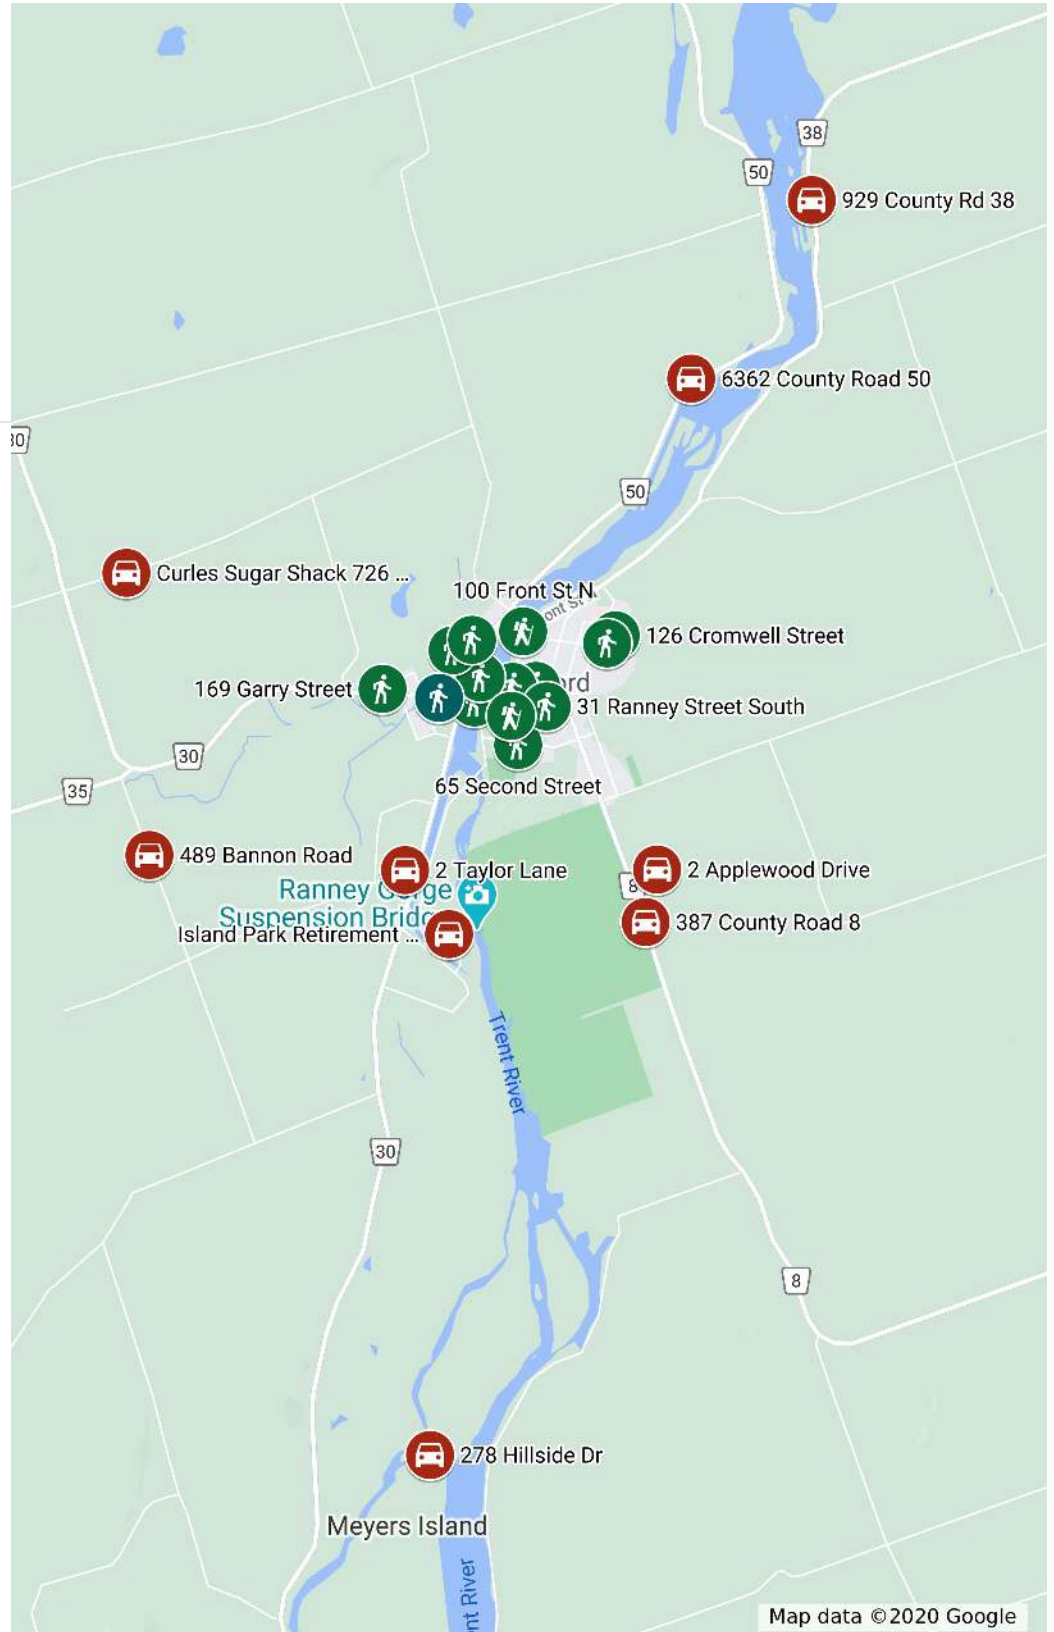

Holiday Reverse Parade

Campbellford

-  Trent Hills Chamber of Commerce 51 Grand Road
-  ZAZU Boutique 53 Bridge St. E.
-  Royal Canadian Legion Branch 103 34 Bridge St. W.
-  Doohar's Bakery 61 Bridge St. E.
-  I.D.A. - MacLaren Pharmacy 79 Bridge St. E.
-  Village Paint & Paper 22 Doxsee Ave. S.
-  Jada Salon 84 Bridge St. E.
-  Kinch Eddie Litigation 45 Bridge St E
-  Sideways Bar and Grill - 18 Bridge St. W.,
-  65 Second Street
-  31 Ranney Street South
-  126 Cromwell Street
-  206 Market Street
-  57 Front St S
-  100 Front St N
-  169 Garry Street
-  44 Kent St
-  104 Inkerman St
-  34 Wellington St.,
-  Island Park Retirement Residence 18 Trent Drive
-  2 Taylor Lane
-  278 Hillside Dr
-  489 Bannon Road
-  929 County Rd 38
-  2 Applewood Drive
-  387 County Road 8
-  6362 County Road 50
-  2711 11th Line East
-  1133 10 Line West

Reverse Parade - a list of all the decorating contest entries of businesses and homes. You can create your own driving or walking tour to celebrate the holidays.

[CLICK HERE FOR TO VIEW THE LOCATIONS IN GOOGLE MAPS](#)